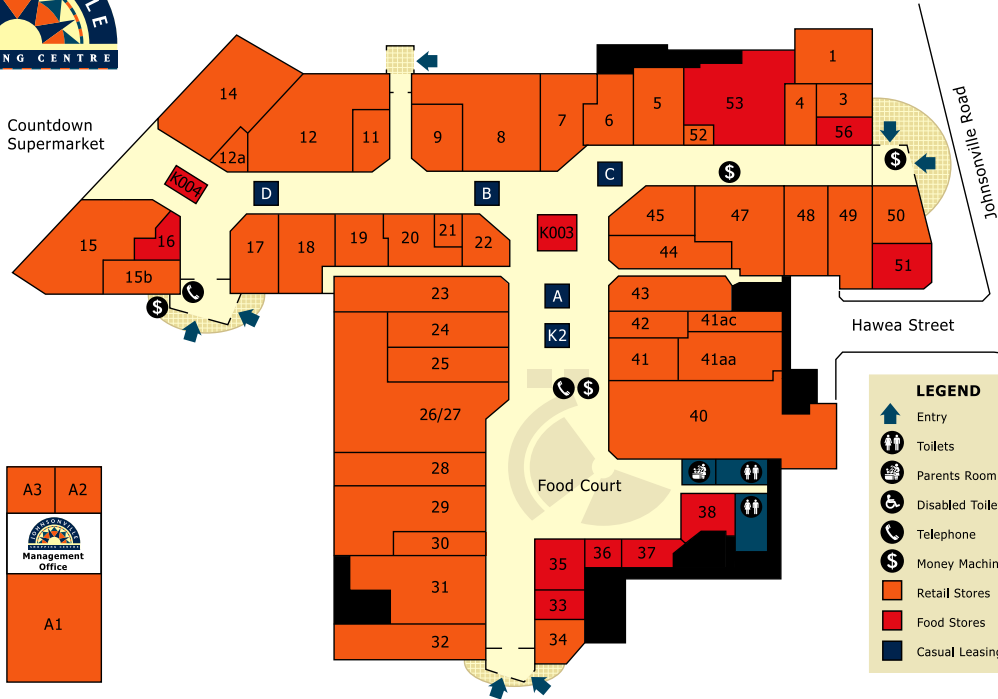

Countdown Supermarket

**LEGEND**

- Entry
- Toilets
- Parents Room
- Disabled Toilets
- Telephone
- Money Machine
- Retail Stores
- Food Stores
- Casual Leasing